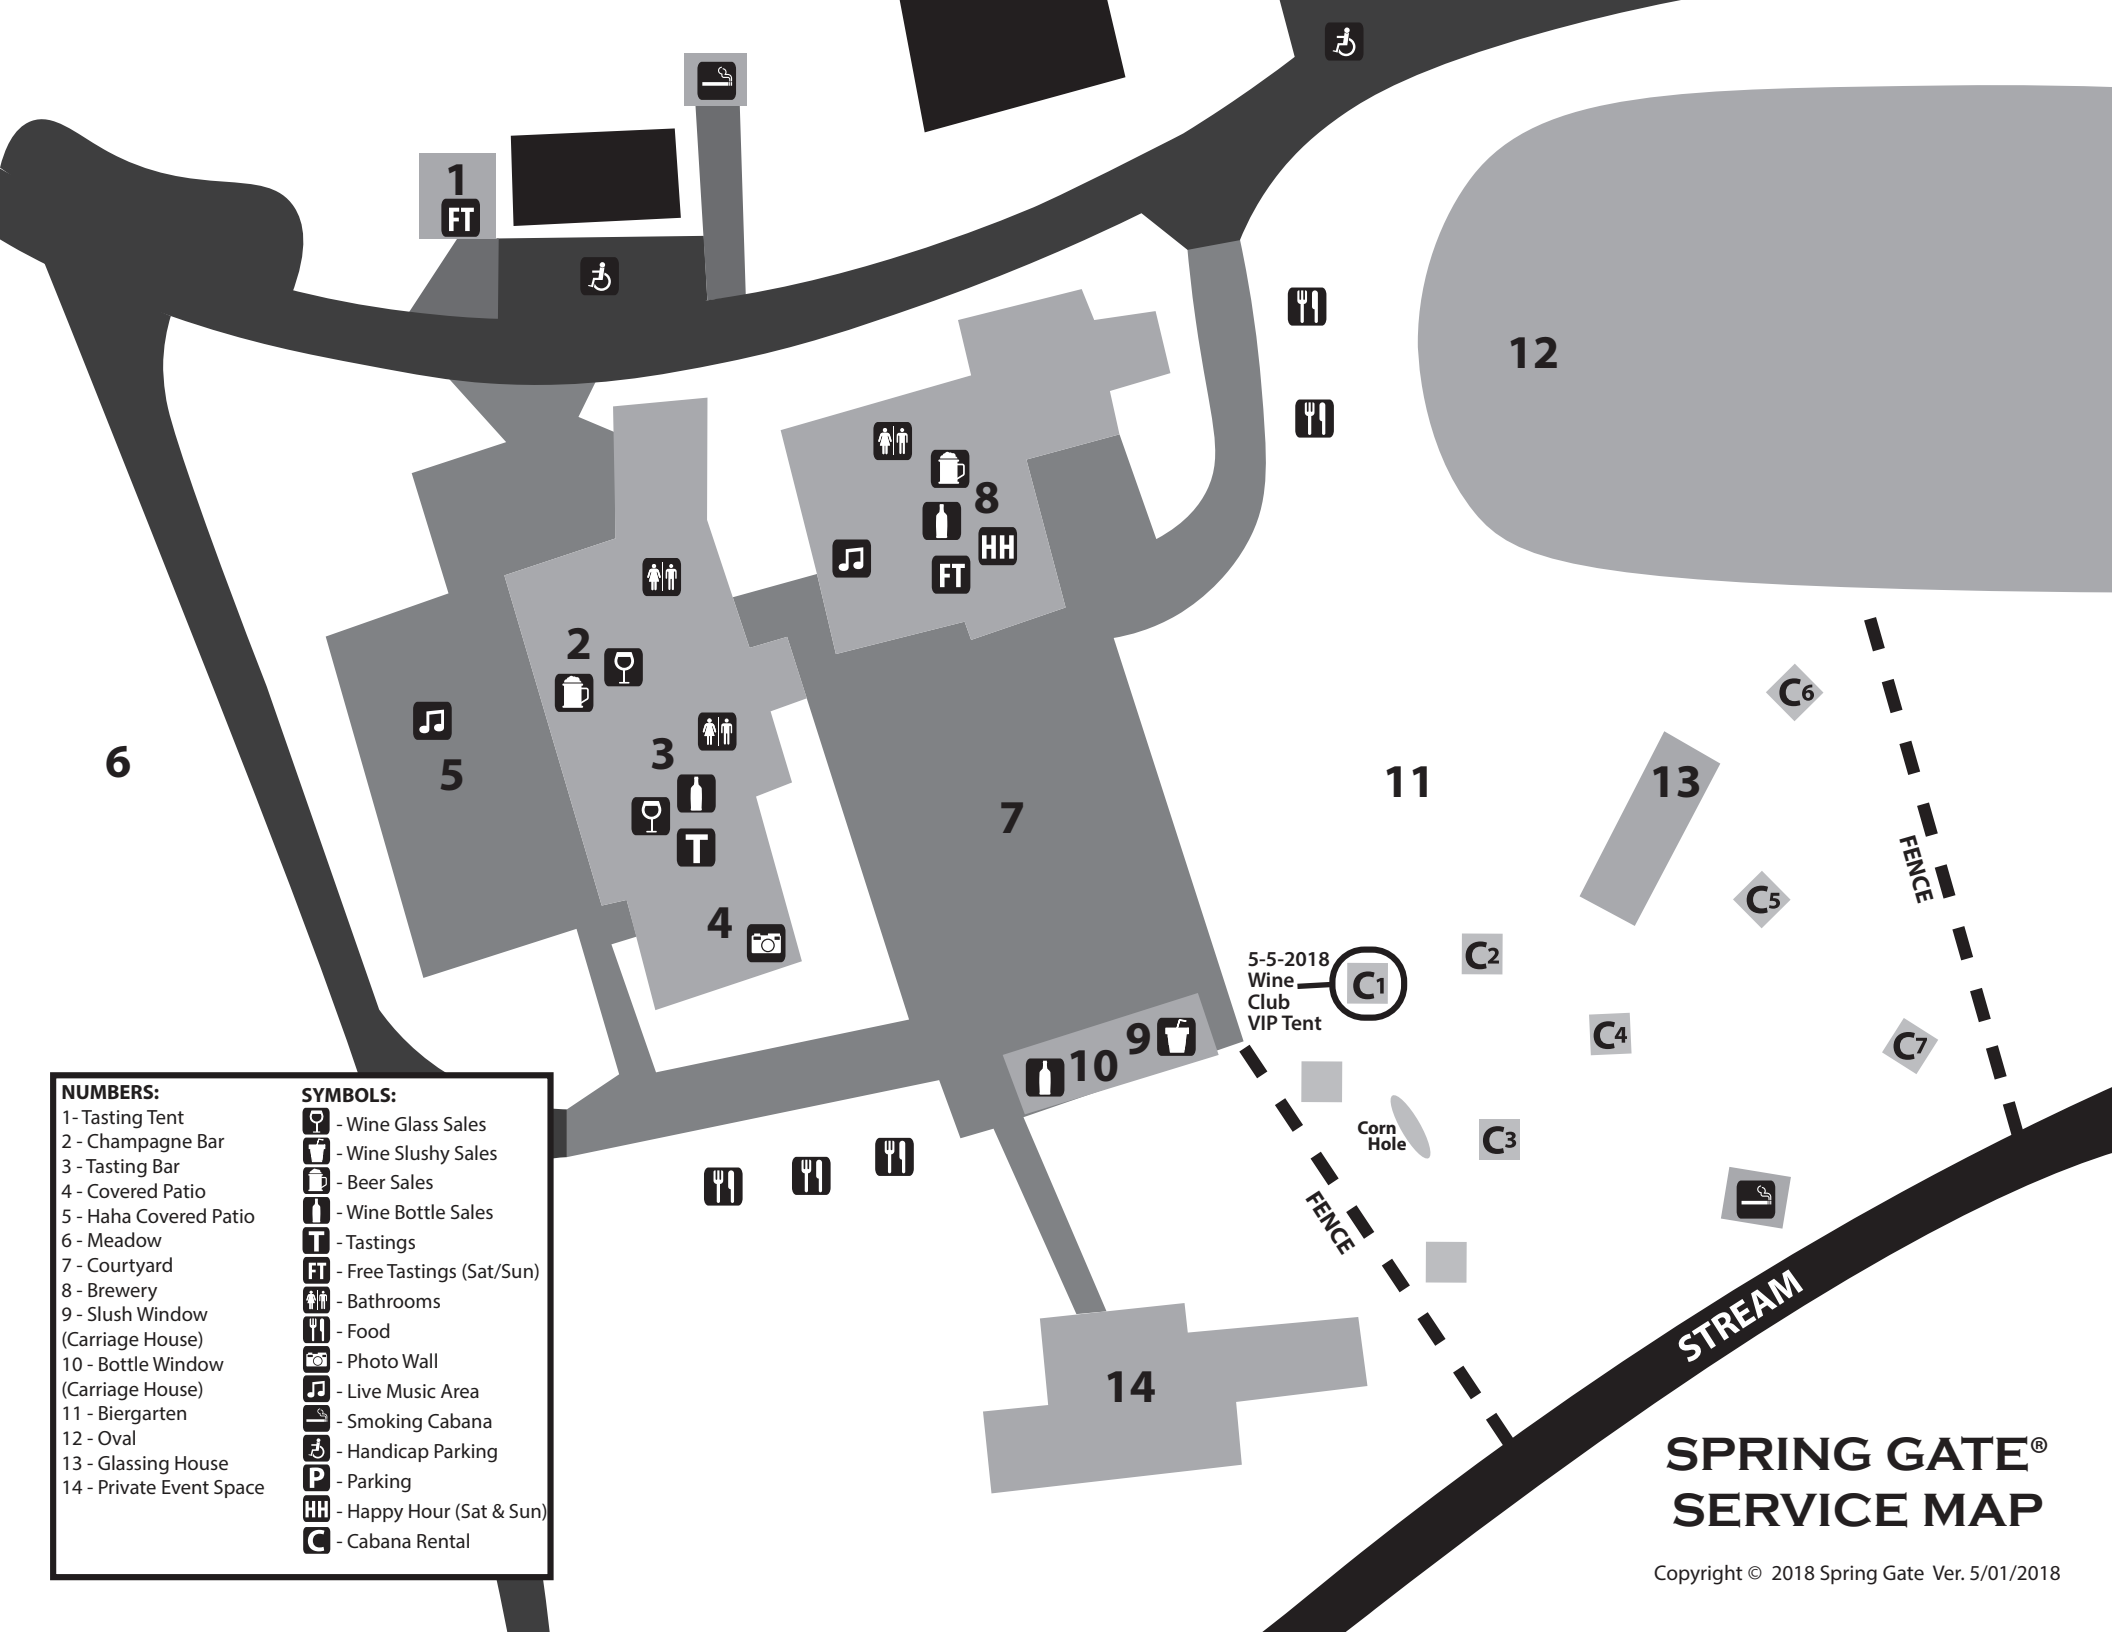

NUMBERS:	SYMBOLS:
1 - Tasting Tent	- Wine Glass Sales
2 - Champagne Bar	- Wine Slushy Sales
3 - Tasting Bar	- Beer Sales
4 - Covered Patio	- Wine Bottle Sales
5 - Haha Covered Patio	- Tastings
6 - Meadow	- Free Tastings (Sat/Sun)
7 - Courtyard	- Bathrooms
8 - Brewery	- Food
9 - Slush Window (Carriage House)	- Photo Wall
10 - Bottle Window (Carriage House)	- Live Music Area
11 - Biergarten	- Smoking Cabana
12 - Oval	- Handicap Parking
13 - Glassing House	- Parking
14 - Private Event Space	- Happy Hour (Sat & Sun)
	- Cabana Rental

SPRING GATE® SERVICE MAP